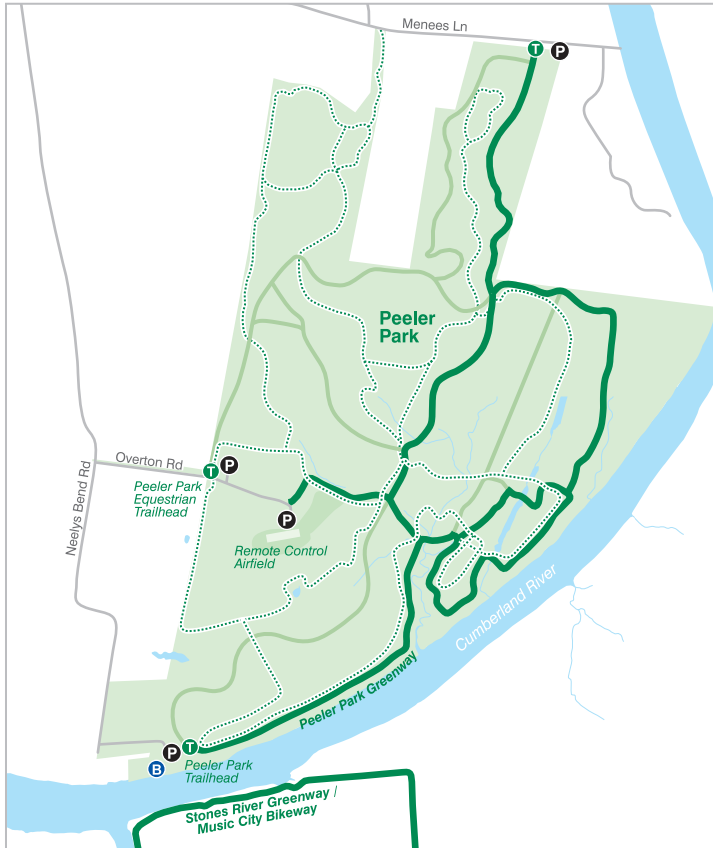

Nashville's Trails & Greenways

Greenways Details

Cumberland River Greenway – Peeler Park

Scale:
0 ¼ mi ½ mi

Legend

Greenways for Nashville
Greenways Commission
Metro Parks

P.O. Box 196340
Nashville, TN 37219-6340
615-862-8400

Cartography and Layout: Informing Design, Inc.