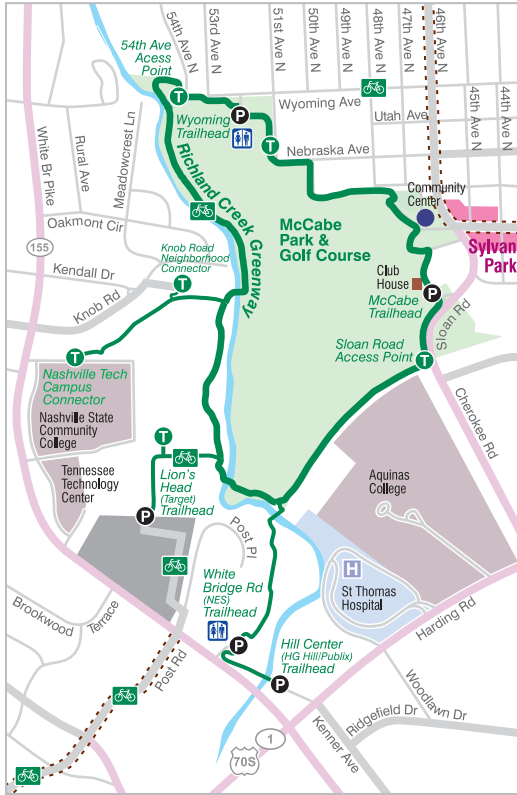

Nashville's Trails & Greenways

Greenways Details

Richland Creek Greenway – McCabe

Legend

- | | | | |
|--------------------|--|-----------------|----------------------------|
| Business Districts | Unpaved Trails (hiking only, except where noted) | Trailhead | Attraction / Historic Site |
| Hospitals | Multi-use Greenway paths (except where noted) | Parking | Nature Center |
| Community Centers | | Public Restroom | Scenic Viewpoint |
| | | Picnic Shelter | Roads with bike lanes |
| | | Venues | Music City Bikeway route |

Greenways for Nashville Greenways Commission Metro Parks

P.O. Box 196340
Nashville, TN 37219-6340
615-862-8400

Cartography and Layout: Informing Design, Inc.