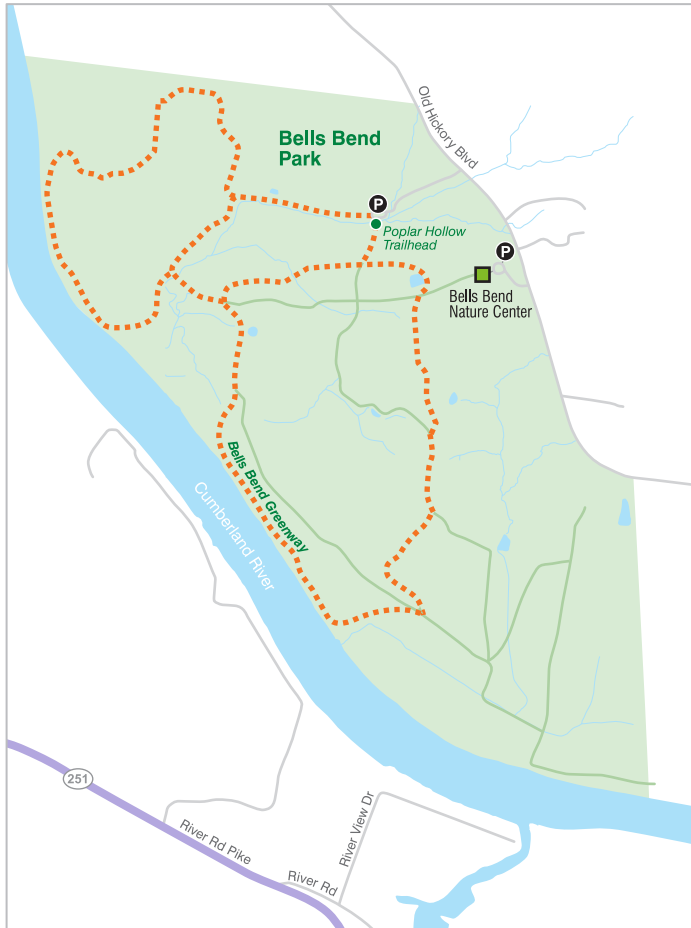

Nashville's Trails & Greenways

Greenways Details

Bells Bend Park

Scale: 0 ¼ mi ½ mi

Legend

-  Greenways Coming Soon
-  Unpaved Trails (hiking only, except where noted)
-  Multi-use Greenway paths (except where noted)

-  YMCA
-  Community Centers
-  Trailhead
-  Parking
-  Public Boat Launches / Take-outs
-  Picnic Shelter
-  Attraction / Historic Site
-  Nature Center
-  Scenic Viewpoint
-  Roads with bike lanes
-  Music City Bikeway route