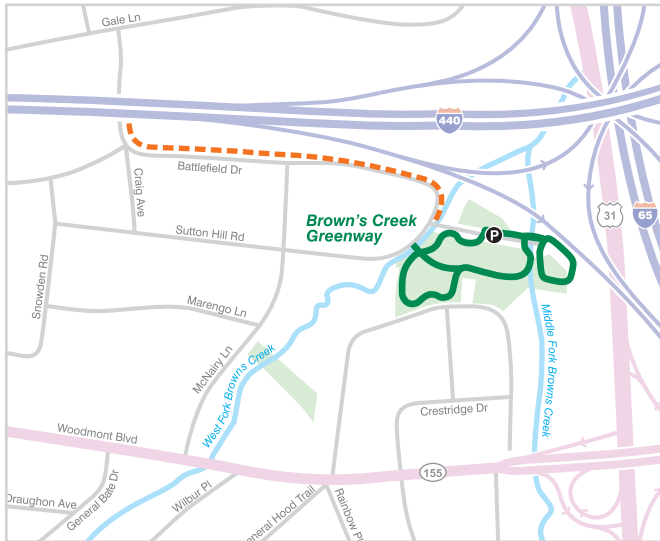

Nashville's Trails & Greenways

Greenways Details

Brown's Creek Greenway

Legend

- Greenways Coming Soon
- Unpaved Trails (hiking only, except where noted)
- Multi-use Greenway paths (except where noted)

- YMCA
- Community Centers
- Trailhead
- Parking
- Public Boat Launches / Take-outs
- Picnic Shelter
- Attraction / Historic Site
- Nature Center
- Scenic Viewpoint
- Roads with bike lanes
- Music City Bikeway route