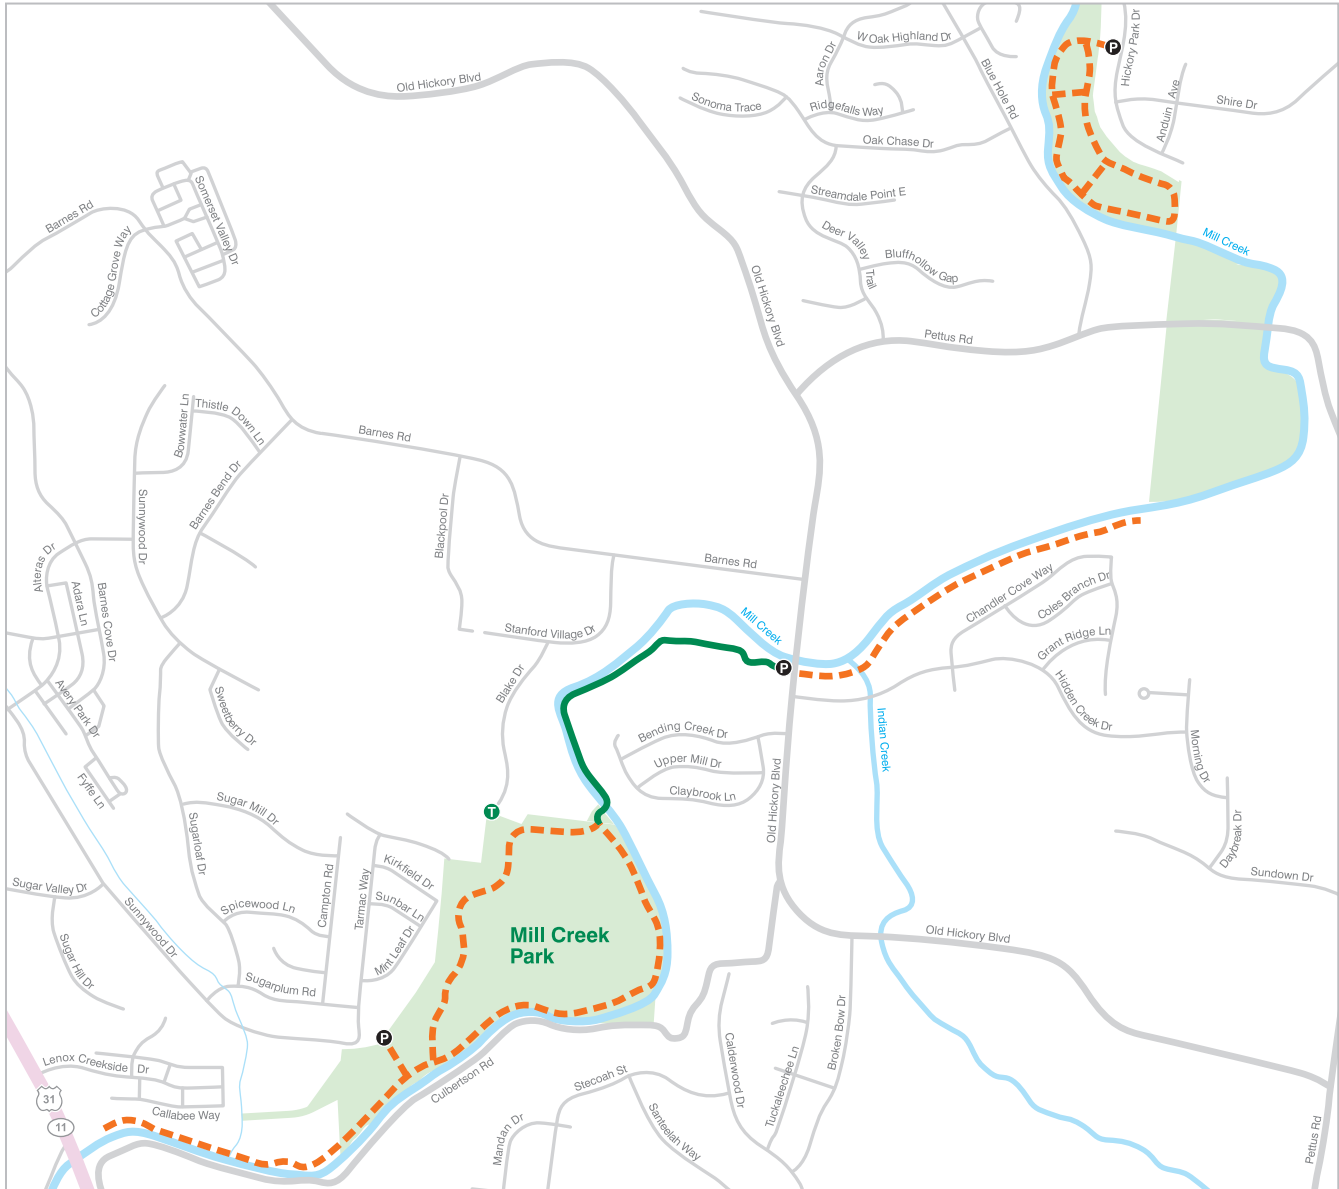

# Nashville's Trails & Greenways

## Greenways Details

### Mill Creek Greenway

#### Legend

- Greenways Coming Soon
- Unpaved Trails (hiking only, except where noted)
- Multi-use Greenway paths (except where noted)

- YMCA
- Community Centers
- Trailhead
- Parking
- Public Boat Launches / Take-outs
- Picnic Shelter
- Attraction / Historic Site
- Nature Center
- Scenic Viewpoint
- Roads with bike lanes
- Music City Bikeway route