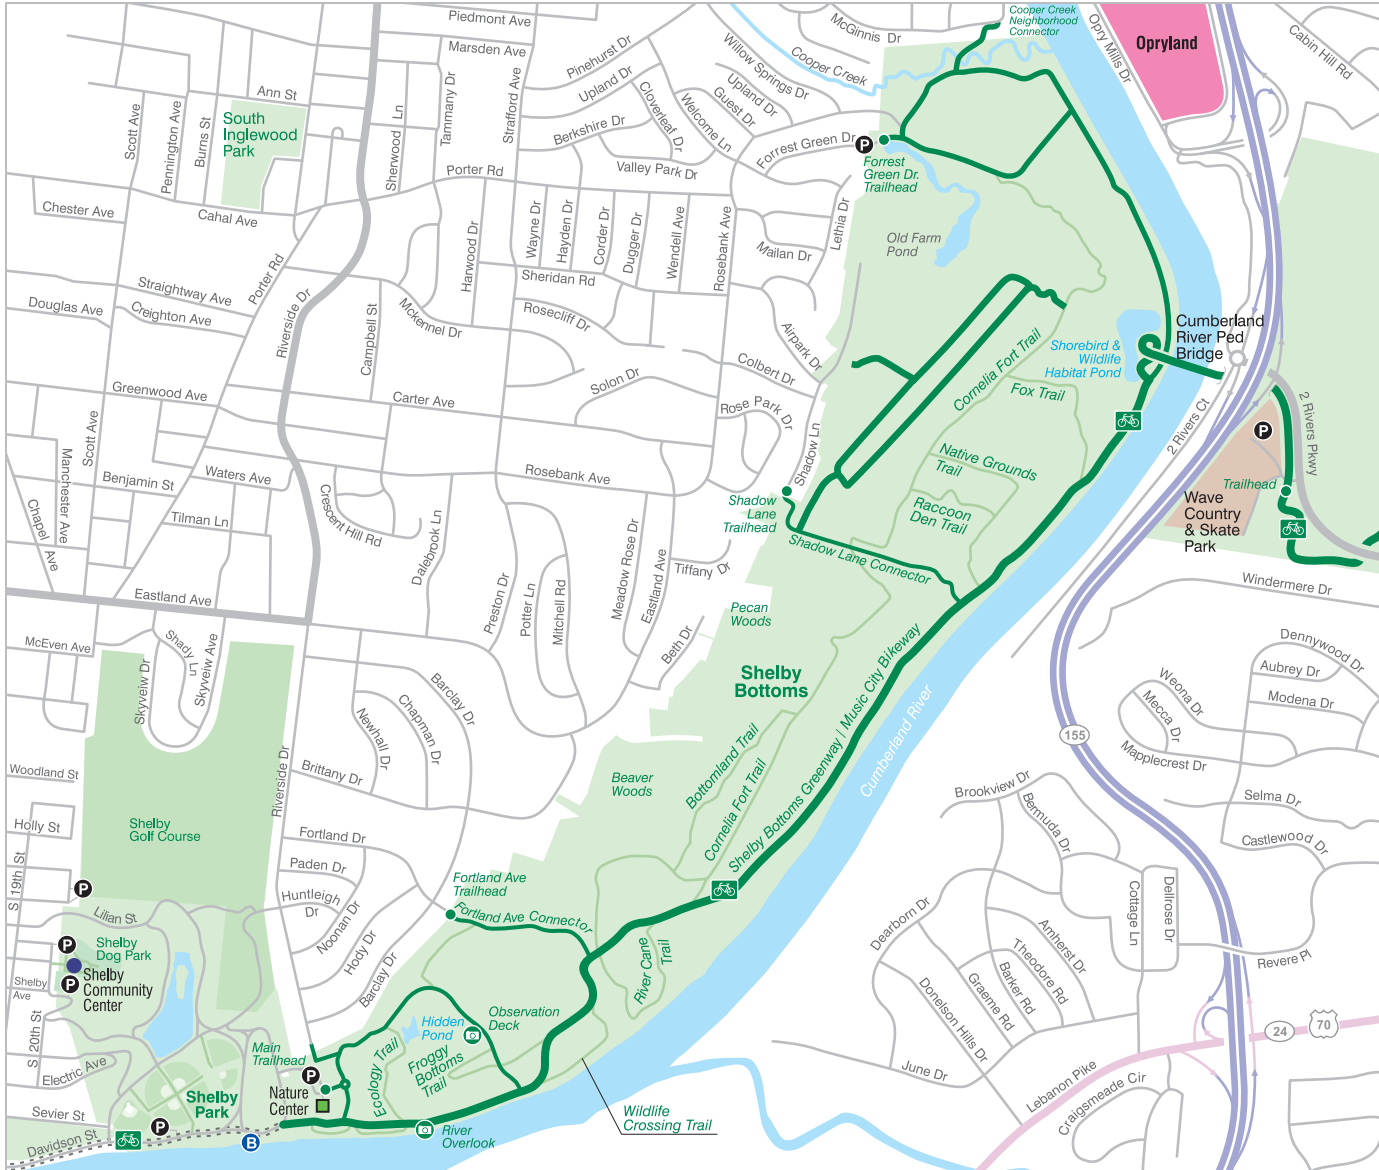

Nashville's Trails & Greenways

Park Highlights

Shelby Bottoms

Legend

- Unpaved Trails (hiking only, except where noted)
- Multi-use Greenway paths (except where noted)
- Community Centers
- Trailhead
- Parking
- Public Boat Launches / Take-outs
- Picnic Shelter
- Attraction / Historic Site
- Nature Center
- Scenic Viewpoint
- Roads with bike lanes
- Music City Bikeway route